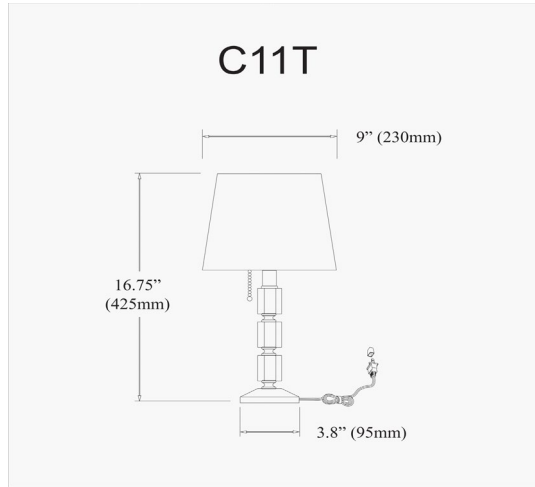

# C11T-PC - Crystal 1LT Table Lamp 3 Crystal Column w/Wht Shd

1 Light Crystal Table Lamp, Polished Chrome, White Shade

<b>Height</b>	16.75"
<b>Width/Length</b>	9"
<b>Depth</b>	9"
<b>Weight</b>	5 lbs

<b>Body Material</b>	Metal
<b>Finish/Color</b>	Polished Chrome
<b>Type of Finish</b>	Electroplated

<b>Light Qty</b>	1
<b>Light Base</b>	E26
<b>Light Max Watt</b>	100
<b>Light Inc</b>	No

<b>Dimmable</b>	Dimmable
<b>LED Compatible</b>	LED Compatible
<b>Total Wattage</b>	100W

<b>Second Material</b>	Crystal
<b>Second Finish/Color</b>	Clear