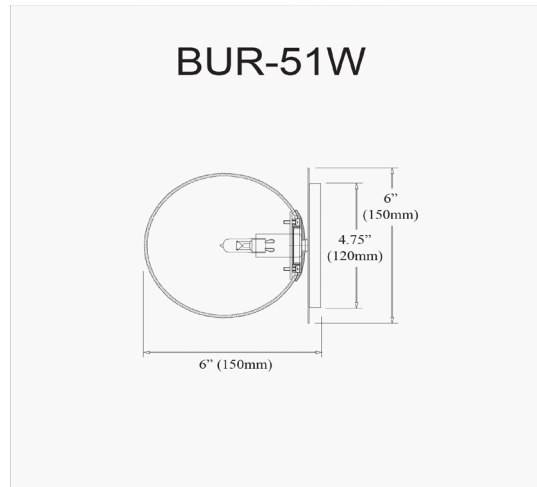

BUR-51W-PC-WH - Burlat 1LT Halogen Wall Sconce, PC w/ White Glass

1 Light Incandescent Wall Sconce, Polished Chrome with White Glass

Height	6"
Width/Length	6"
Depth	6"
Weight	2 lbs
Body Material	Glass
Finish/Color	White
Type of Finish	Opal
Light Qty	1
Light Base	G9
Light Max Watt	25
Light Inc	No

Dimmable	Dimmable
LED Compatible	LED Compatible
Total Wattage	25W
Second Material	Metal
Second Finish/Color	Polished Chrome
Second Type of Finish	Electroplated
Rated For	Damp Location
Voltage	120V
Approval	cUL or equivalent
Warranty	1 Year Limited
Install Position	Wall