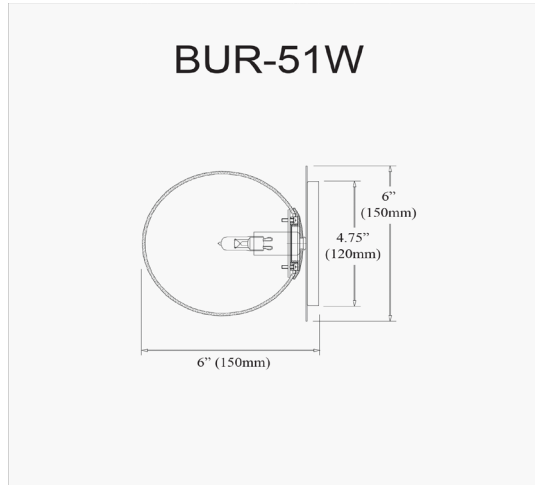

BUR-51W-PC-CL - Burlat 1LT Halogen Wall Sconce, PC w/ Clear Glass

1 Light Incandescent Wall Sconce, Polished Chrome with Clear Glass

Height	6"
Width/Length	6"
Depth	6"
Weight	2 lbs

Body Material	Glass
Finish/Color	Clear
Type of Finish	Hammered

Light Qty	1
Light Base	G9
Light Max Watt	25
Light Inc	No

Dimmable	Dimmable
LED Compatible	LED Compatible
Total Wattage	25W

Second Material	Metal
Second Finish/Color	Polished Chrome
Second Type of Finish	Electroplated