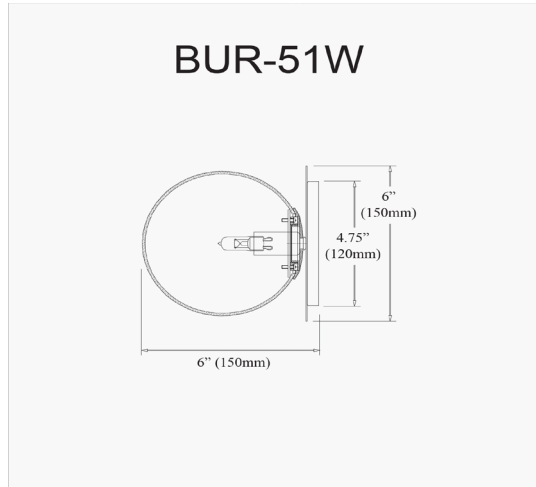

BUR-51W-MB-WH - Burlat 1LT Halogen Wall Sconce, MB w/ White Glass

1 Light Incandescent Wall Sconce, Matte Black with White Glass

Height	6"
Width/Length	6"
Depth	6"
Weight	2 lbs

Body Material	Glass
Finish/Color	White
Type of Finish	Opal

Light Qty	1
Light Base	G9
Light Max Watt	25
Light Inc	No

Dimmable	Dimmable
LED Compatible	LED Compatible
Total Wattage	25W

Second Material	Metal
Second Finish/Color	Black
Second Type of Finish	Painted

Rated For	Damp Location
Voltage	120V