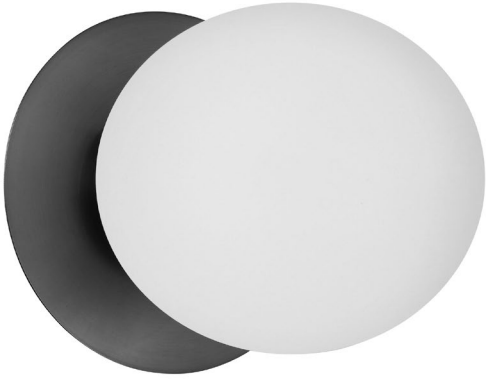

BUR-51W-MB-WH - Burlat 1LT Halogen Wall Sconce, MB w/ White Glass

1 Light Incandescent Wall Sconce, Matte Black with White Glass

Height	6"
Width/Length	6"
Depth	6"
Weight	2 lbs

Body Material	Glass
Finish/Color	White
Type of Finish	Opal

Light Qty	1
Light Base	G9
Light Max Watt	25
Light Inc	No

Dimmable	Dimmable
LED Compatible	LED Compatible
Total Wattage	25W

Second Material	Metal
Second Finish/Color	Black
Second Type of Finish	Painted

Rated For	Damp Location
Voltage	120V