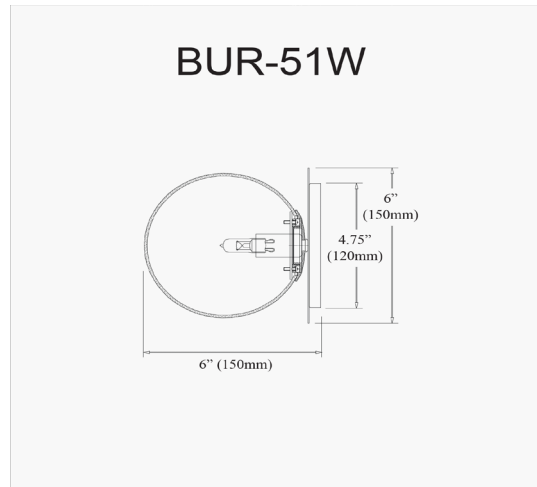

BUR-51W-MB-CL - Burlat 1LT Halogen Wall Sconce, MB w/ Clear Glass

1 Light Incandescent Wall Sconce, Matte Black with Clear Glass

Height	6"
Width/Length	6"
Depth	6"
Weight	2 lbs

Body Material	Glass
Finish/Color	Clear
Type of Finish	Hammered

Light Qty	1
Light Base	G9
Light Max Watt	25
Light Inc	No

Dimmable	Dimmable
LED Compatible	LED Compatible
Total Wattage	25W

Second Material	Metal
Second Finish/Color	Black
Second Type of Finish	Painted

Rated For	Damp Location
Voltage	120V