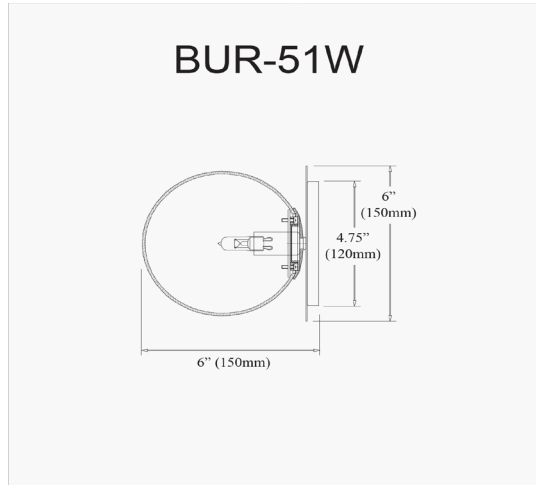

# BUR-51W-AGB-WH - Burlat 1LT Halogen Wall Sconce, AGB w/ White Glass

1 Light Incandescent Wall Sconce, Aged Brass with White Glass

<b>Height</b>	6"
<b>Width/Length</b>	6"
<b>Depth</b>	6"
<b>Weight</b>	2 lbs

<b>Body Material</b>	Glass
<b>Finish/Color</b>	White
<b>Type of Finish</b>	Opal

<b>Light Qty</b>	1
<b>Light Base</b>	G9
<b>Light Max Watt</b>	25
<b>Light Inc</b>	No

<b>Dimmable</b>	Dimmable
<b>LED Compatible</b>	LED Compatible
<b>Total Wattage</b>	25W