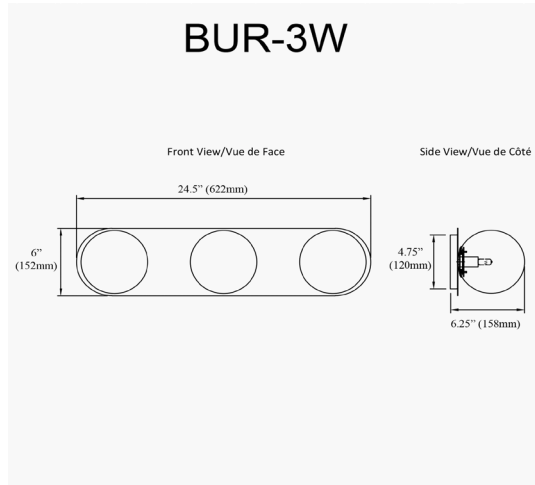

# BUR-3W-PC-CLR - Burlat 3LT Vanity, PC w/ CLR Hammered Glass

<b>Height</b>	6"
<b>Width/Length</b>	24.5"
<b>Depth</b>	6.25"
<b>Weight</b>	6 lbs

<b>Body Material</b>	Glass
<b>Finish/Color</b>	Clear
<b>Type of Finish</b>	Hammered

<b>Light Qty</b>	3
<b>Light Base</b>	G9
<b>Light Max Watt</b>	25
<b>Light Inc</b>	No

<b>Dimmable</b>	Dimmable
<b>LED Compatible</b>	LED Compatible
<b>Total Wattage</b>	75W

<b>Second Material</b>	Metal
<b>Second Finish/Color</b>	Polished Chrome
<b>Second Type of Finish</b>	Electroplated