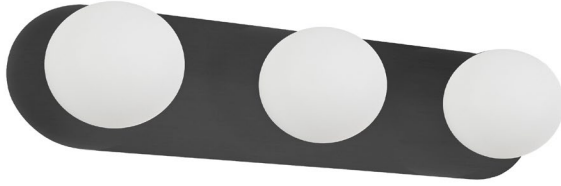

BUR-3W-MB-WH - Burlat 3LT Vanity, MB w/ WH Opal Glass

Height	6"
Width/Length	24.5"
Depth	6.25"
Weight	6 lbs
Body Material	Glass
Finish/Color	White
Type of Finish	Opal
Light Qty	3
Light Base	G9
Light Max Watt	25
Light Inc	No

Dimmable	Dimmable
LED Compatible	LED Compatible
Total Wattage	75W
Second Material	Metal
Second Finish/Color	Matte Black
Second Type of Finish	Painted
Rated For	Damp
Voltage	120V
Approval	cUL or equivalent
Warranty	1 Year Limited
Install Position	Wall