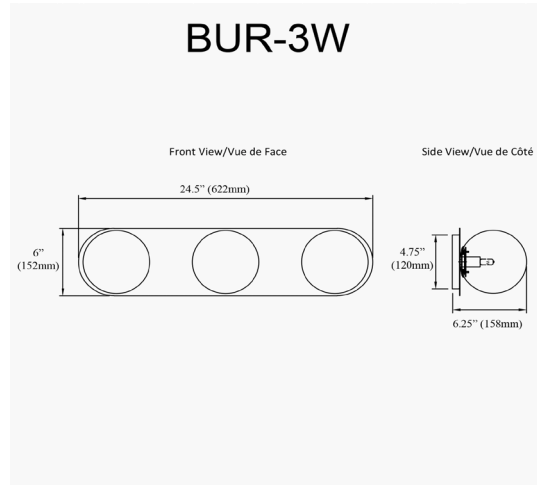

BUR-3W-MB-WH - Burlat 3LT Vanity, MB w/ WH Opal Glass

Height	6"
Width/Length	24.5"
Depth	6.25"
Weight	6 lbs
Body Material	Glass
Finish/Color	White
Type of Finish	Opal
Light Qty	3
Light Base	G9
Light Max Watt	25
Light Inc	No

Dimmable	Dimmable
LED Compatible	LED Compatible
Total Wattage	75W
Second Material	Metal
Second Finish/Color	Matte Black
Second Type of Finish	Painted
Rated For	Damp
Voltage	120V
Approval	cUL or equivalent
Warranty	1 Year Limited
Install Position	Wall