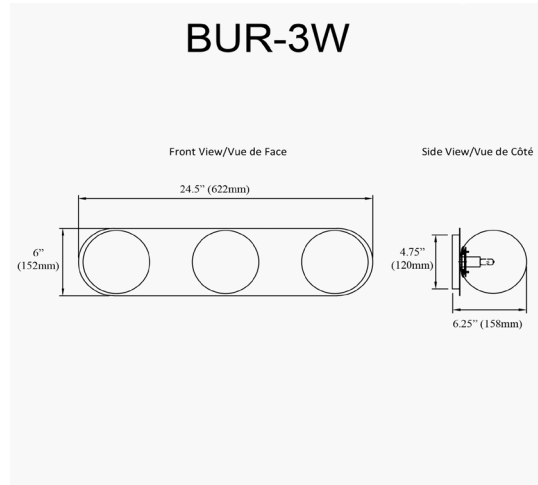

BUR-3W-MB-CLR - Burlat 3LT Vanity, MB w/ CLR Hammered Glass

Height	6"
Width/Length	24.5"
Depth	6.25"
Weight	6 lbs
Body Material	Glass
Finish/Color	Clear
Type of Finish	Hammered
Light Qty	3
Light Base	G9
Light Max Watt	25
Light Inc	No