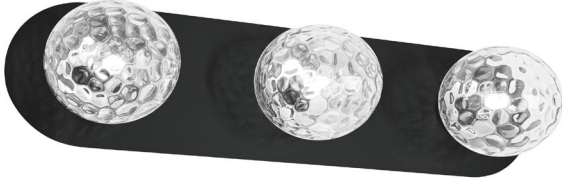

BUR-3W-MB-CLR - Burlat 3LT Vanity, MB w/ CLR Hammered Glass

3 Light Vanity in Matte Black w/ Clear Hammered Glass

Height	6"
Width/Length	24.5"
Depth	6.25"
Weight	6 lbs

Body Material	Glass
Finish/Color	Clear
Type of Finish	Hammered

Light Qty	3
Light Base	G9
Light Max Watt	25
Light Inc	No

Dimmable	Dimmable
LED Compatible	LED Compatible
Total Wattage	75W

Second Material	Metal
Second Finish/Color	Matte Black
Second Type of Finish	Painted