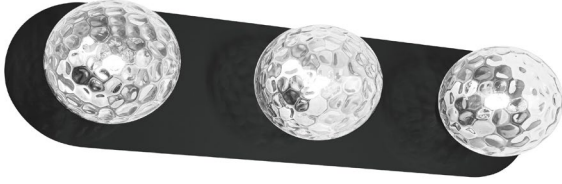

BUR-3W-MB-CLR - Burlat 3LT Vanity, MB w/ CLR Hammered Glass

Height	6"
Width/Length	24.5"
Depth	6.25"
Weight	6 lbs
Body Material	Glass
Finish/Color	Clear
Type of Finish	Hammered
Light Qty	3
Light Base	G9
Light Max Watt	25
Light Inc	No

Dimmable	Dimmable
LED Compatible	LED Compatible
Total Wattage	75W
Second Material	Metal
Second Finish/Color	Matte Black
Second Type of Finish	Painted
Rated For	Damp
Voltage	120V
Approval	cUL or equivalent
Warranty	1 Year Limited
Install Position	Wall