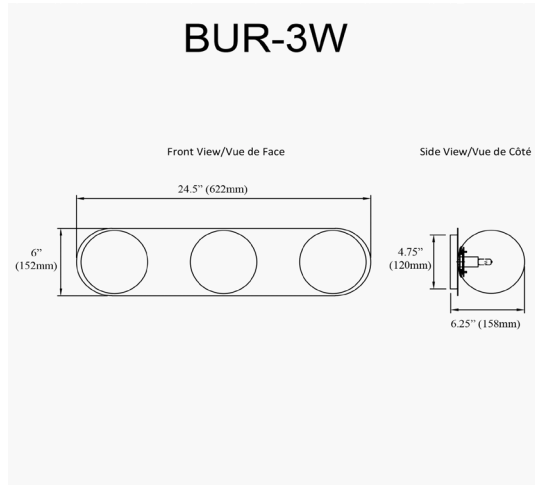

BUR-3W-MB-CLR - Burlat 3LT Vanity, MB w/ CLR Hammered Glass

3 Light Vanity in Matte Black w/ Clear Hammered Glass

Height	6"
Width/Length	24.5"
Depth	6.25"
Weight	6 lbs

Body Material	Glass
Finish/Color	Clear
Type of Finish	Hammered

Light Qty	3
Light Base	G9
Light Max Watt	25
Light Inc	No

Dimmable	Dimmable
LED Compatible	LED Compatible
Total Wattage	75W

Second Material	Metal
Second Finish/Color	Matte Black
Second Type of Finish	Painted