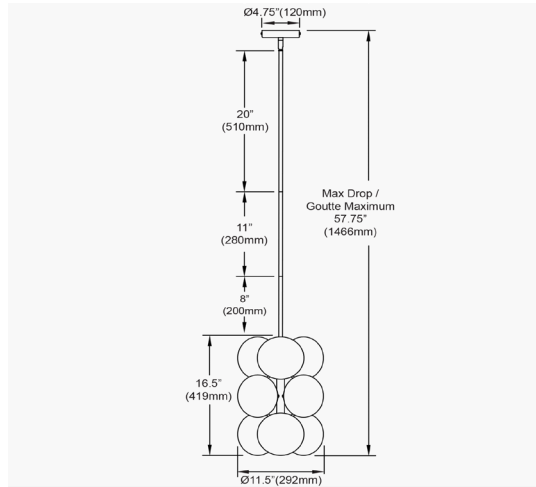

BUR-139P-PC-WH - Burlat 9LT Pendant, PC w/ WH Opal Glass

Height	16.5"
Width/Length	11.5"
Depth	11.5"
Weight	16 lbs

Body Material	Glass
Finish/Color	White

Light Qty	9
Light Base	G9
Light Max Watt	25
Light Inc	No

Dimmable	Dimmable
LED Compatible	LED Compatible
Total Wattage	225W

Second Material	Metal
Second Finish/Color	Polished Chrome
Second Type of Finish	Electroplated

Rated For	Damp
Voltage	120V

Approval	cUL or equivalent
Warranty	1 year Limited
Install Position	Ceiling

Extension Length 39 (8+11+20)

Date:	Notes:
Fixture Type:	
Job Name:	

Lighting | LED | Shades | Custom Designs

www.dainolite.com | 1-888-564-1262 | dainolite@dainolite.com