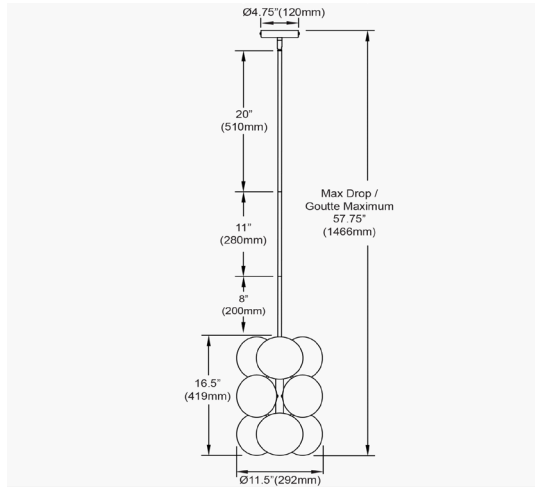

BUR-139P-MB-WH - Burlat 9LT Pendant, MB w/ WH Opal Glass

Height	16.5"
Width/Length	11.5"
Depth	11.5"
Weight	16 lbs

Body Material	Glass
Finish/Color	White

Light Qty	9
Light Base	G9
Light Max Watt	25
Light Inc	No

Dimmable	Dimmable
LED Compatible	LED Compatible
Total Wattage	225W

Second Material	Metal
Second Finish/Color	Matte Black
Second Type of Finish	Painted

Rated For	Damp
Voltage	120V

Approval	cUL or equivalent
Warranty	1 year Limited
Install Position	Ceiling

Extension Length 39 (8+11+20)

Date:	Notes:
Fixture Type:	
Job Name:	

Lighting | LED | Shades | Custom Designs

www.dainolite.com | 1-888-564-1262 | dainolite@dainolite.com