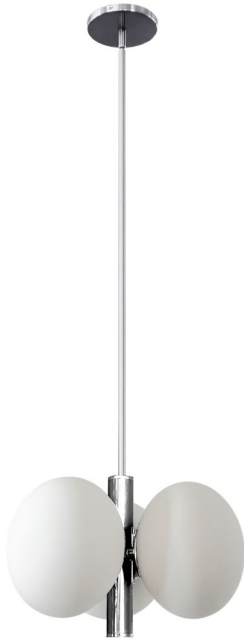

# BUR-133P-PC-WH - Burlat 3LT Pendant, PC w/ WH Opal Glass

<b>Height</b>	7"
<b>Width/Length</b>	11.5"
<b>Depth</b>	11.5"
<b>Weight</b>	6 lbs

<b>Body Material</b>	Glass
<b>Finish/Color</b>	White

<b>Light Qty</b>	3
<b>Light Base</b>	G9
<b>Light Max Watt</b>	25
<b>Light Inc</b>	No

<b>Dimmable</b>	Dimmable
<b>LED Compatible</b>	LED Compatible
<b>Total Wattage</b>	75W

<b>Second Material</b>	Metal
<b>Second Finish/Color</b>	Polished Chrome
<b>Second Type of Finish</b>	Electroplated