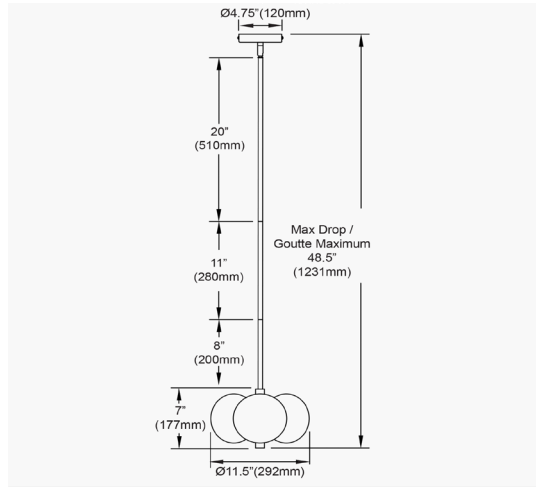

# BUR-133P-PC-WH - Burlat 3LT Pendant, PC w/ WH Opal Glass

<b>Height</b>	7"
<b>Width/Length</b>	11.5"
<b>Depth</b>	11.5"
<b>Weight</b>	6 lbs

<b>Body Material</b>	Glass
<b>Finish/Color</b>	White

<b>Light Qty</b>	3
<b>Light Base</b>	G9
<b>Light Max Watt</b>	25
<b>Light Inc</b>	No

<b>Dimmable</b>	Dimmable
<b>LED Compatible</b>	LED Compatible
<b>Total Wattage</b>	75W

<b>Second Material</b>	Metal
<b>Second Finish/Color</b>	Polished Chrome
<b>Second Type of Finish</b>	Electroplated