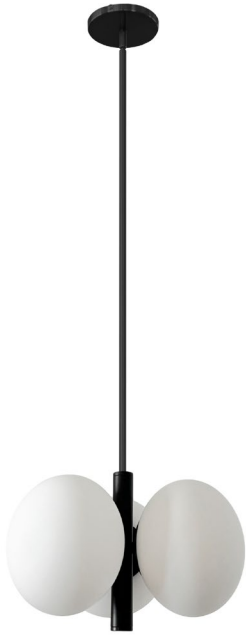

BUR-133P-MB-WH - Burlat 3LT Pendant, MB w/ WH Opal Glass

Height	7"
Width/Length	11.5"
Depth	11.5"
Weight	6 lbs

Body Material	Glass
Finish/Color	White

Light Qty	3
Light Base	G9
Light Max Watt	25
Light Inc	No

Dimmable	Dimmable
LED Compatible	LED Compatible
Total Wattage	75W

Second Material	Metal
Second Finish/Color	Matte Black
Second Type of Finish	Painted

Rated For	Damp
Voltage	120V

Approval	cUL or equivalent
Warranty	1 year Limited
Install Position	Ceiling