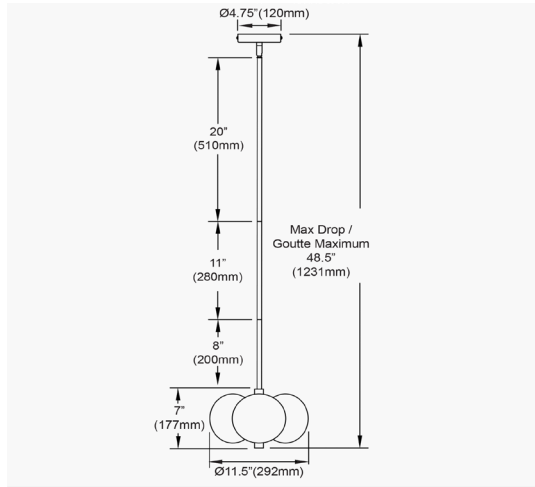

BUR-133P-MB-WH - Burlat 3LT Pendant, MB w/ WH Opal Glass

Height	7"
Width/Length	11.5"
Depth	11.5"
Weight	6 lbs

Body Material	Glass
Finish/Color	White

Light Qty	3
Light Base	G9
Light Max Watt	25
Light Inc	No

Dimmable	Dimmable
LED Compatible	LED Compatible
Total Wattage	75W

Second Material	Metal
Second Finish/Color	Matte Black
Second Type of Finish	Painted

Rated For	Damp
Voltage	120V

Approval	cUL or equivalent
Warranty	1 year Limited
Install Position	Ceiling

Extension Length 39 (8+11+20)

Date:	Notes:
Fixture Type:	
Job Name:	

Lighting | LED | Shades | Custom Designs

www.dainolite.com | 1-888-564-1262 | dainolite@dainolite.com