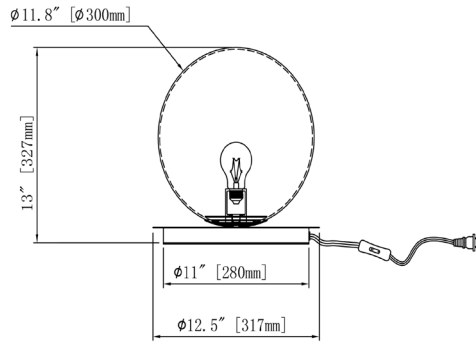

# BUR-131T-PC-CLR - Burlat 1LT Table Lamp, PC w/ CLR Hammered Glass

<b>Height</b>	13"
<b>Width/Length</b>	12.5"
<b>Depth</b>	12.5"
<b>Weight</b>	5 lbs

<b>Body Material</b>	Glass
<b>Finish/Color</b>	Clear

<b>Light Qty</b>	1
<b>Light Base</b>	E26
<b>Light Max Watt</b>	60
<b>Light Inc</b>	No

<b>Dimmable</b>	Not Dimmable
<b>LED Compatible</b>	LED Compatible
<b>Total Wattage</b>	60W

<b>Second Material</b>	Metal
<b>Second Finish/Color</b>	Polished Chrome
<b>Second Type of Finish</b>	Electroplated