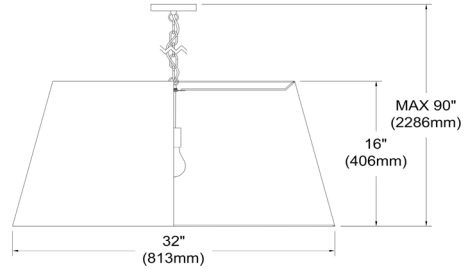

BRY-XL-AGB-692 - Brynn 1LT Brynn X-Large Pendant, WHT/GLD Shade, AGB

1 Light Brynn Extra Large Pendant, White/Gold Shade, Aged Brass

BRY-XL

Height	16"
Width/Length	32"
Depth	32"
Weight	8 lbs

Body Material	Fabric
Finish/Color	White
Type of Finish	Fabric

Light Qty	1
Light Base	E26
Light Max Watt	100
Light Inc	No

Dimmable	Dimmable
LED Compatible	LED Compatible
Total Wattage	100W

Second Material	Metal
Second Finish/Color	Aged Brass
Second Type of Finish	Electroplated