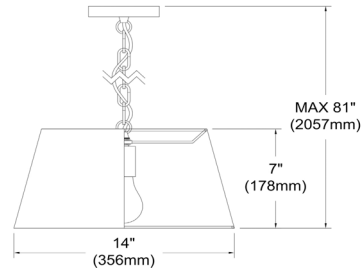

BRY-S-BK-790 - Brynn 1LT Brynn Small Pendant, Jtone WHT Shade, Black

1 Light Brynn Small Pendant, White Shade, Black

BRY-S

Height	7"
Width/Length	14"
Depth	14"
Weight	2 lbs

Body Material	Fabric
Finish/Color	White
Type of Finish	Fabric

Rated For	Dry Location
Voltage	120V

Approval	cUL or equivalent
Warranty	1 Year Limited
Install Position	Ceiling

Extension Length 72

Date:	Notes:
Fixture Type:	
Job Name:	

Lighting | LED | Shades | Custom Designs