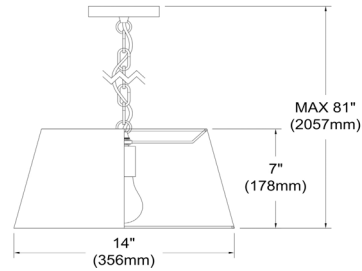

# BRY-S-BK-697 - Brynn 1LT Brynn Small Pendant, BLK/SV Shade, Black

1 Light Brynn Small Pendant, Black/Silver Shade, Black

BRY-S

<b>Height</b>	7"
<b>Width/Length</b>	14"
<b>Depth</b>	14"
<b>Weight</b>	2 lbs

<b>Body Material</b>	Fabric
<b>Finish/Color</b>	Black
<b>Type of Finish</b>	Fabric

<b>Light Qty</b>	1
<b>Light Base</b>	E26
<b>Light Max Watt</b>	100
<b>Light Inc</b>	No

<b>Dimmable</b>	Dimmable
<b>LED Compatible</b>	LED Compatible
<b>Total Wattage</b>	100W