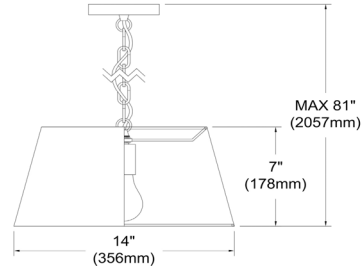

BRY-S

Height	7"
Width/Length	14"
Depth	14"
Weight	3 lbs
Body Material	Felt
Finish/Color	Grey
Type of Finish	Fabric
Light Qty	1
Light Base	E26
Light Max Watt	100
Light Inc	No

Dimmable	Dimmable
LED Compatible	LED Compatible
Total Wattage	100W
Second Material	Metal
Second Finish/Color	Black
Second Type of Finish	Painted
Rated For	Dry Location
Voltage	120V
Approval	cUL or equivalent
Warranty	1 Year Limited
Install Position	Ceiling
Extension Length	72

Date:	Notes:
Fixture Type:	
Job Name:	

Lighting | LED | Shades | Custom Designs

www.dainolite.com
1-888-564-1262
dainolite@dainolite.com

TORONTO | BUFFALO