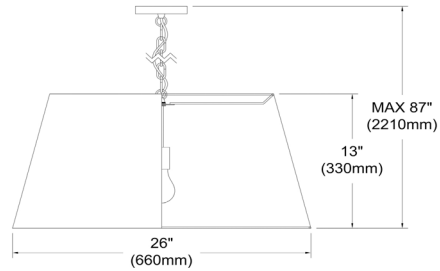

BRY-L-BK-698 - Brynn 1LT Brynn Large Pendant, Blk/Gld Shade, Black

1 Light Brynn Large Pendant, Black/Gold Shade, Black

BRY-L

Height	13"
Width/Length	26"
Depth	26"
Weight	6 lbs

Body Material	Fabric
Finish/Color	Black
Type of Finish	Fabric

Light Qty	1
Light Base	E26
Light Max Watt	100
Light Inc	No

Dimmable	Dimmable
LED Compatible	LED Compatible
Total Wattage	100W

Second Material	Metal
Second Finish/Color	Black
Second Type of Finish	Painted

Rated For	Dry Location
Voltage	120V

Approval	cUL or equivalent
Warranty	1 Year Limited
Install Position	Ceiling

Extension Length 72

Date:	Notes:
Fixture Type:	
Job Name:	

Lighting | LED | Shades | Custom Designs