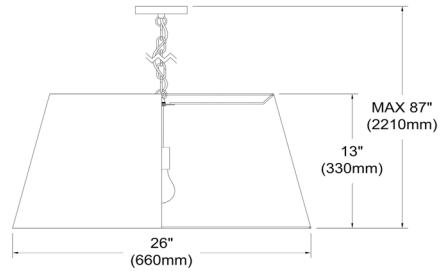

# BRY-L-BK-500 - Brynn 1LT Brynn Large Pendant, GRY Felt Shade, Black

1 Light Large Brynn Black Pendant w/ Grey Felt

BRY-L

<b>Height</b>	13"
<b>Width/Length</b>	26"
<b>Depth</b>	26"
<b>Weight</b>	7 lbs

<b>Body Material</b>	Fabric
<b>Finish/Color</b>	Grey
<b>Type of Finish</b>	Felt

<b>Light Qty</b>	1
<b>Light Base</b>	E26
<b>Light Max Watt</b>	100
<b>Light Inc</b>	No

<b>Dimmable</b>	Dimmable
<b>LED Compatible</b>	LED Compatible
<b>Total Wattage</b>	100W

<b>Second Material</b>	Metal
<b>Second Finish/Color</b>	Black
<b>Second Type of Finish</b>	Painted