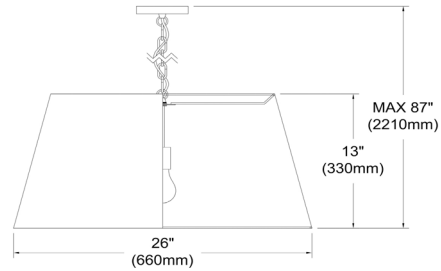

# BRY-L-AGB-692 - Brynn 1LT Brynn Large Pendant, WHT/GLD Shade, AGB

1 Light Brynn LG Pendant, White/Gold Shade, Aged Brass

BRY-L

<b>Height</b>	13"
<b>Width/Length</b>	26"
<b>Depth</b>	26"
<b>Weight</b>	6 lbs

<b>Body Material</b>	Fabric
<b>Finish/Color</b>	White
<b>Type of Finish</b>	Fabric

<b>Light Qty</b>	1
<b>Light Base</b>	E26
<b>Light Max Watt</b>	100
<b>Light Inc</b>	No

<b>Dimmable</b>	Dimmable
<b>LED Compatible</b>	LED Compatible
<b>Total Wattage</b>	100W