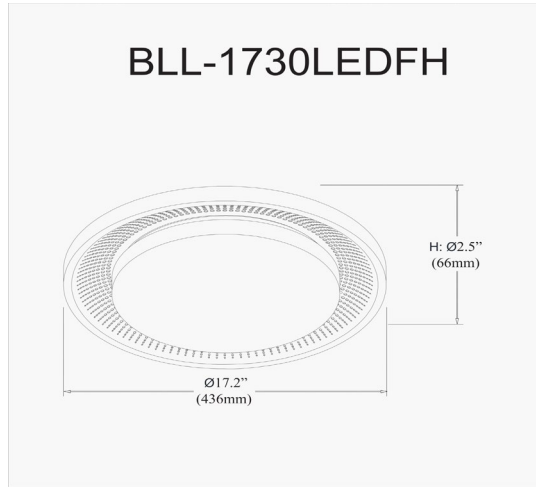

BLL-1730LED FH-MB - Boullier 30W Flushmount, MB w/ WH Acrylic Diffuser

30W Flush Mount Matte Black with White Acrylic Diffuser

LED

Height	2.5"
Width/Length	17.25"
Depth	17.25"
Weight	2.8 lbs

Body Material	Metal
Finish/Color	Black
Type of Finish	Painted

Light Qty	1
Light Base	LED
Light Max Watt	30
Light Inc	Yes
Light Lumens	2100
Light CRI	80+
Light CCT	3000K
Light Life	30000 Hours

Dimmable	Dimmable
LED Compatible	Integrated LED
Total Wattage	30W

Second Material	Acrylic
Second Finish/Color	White