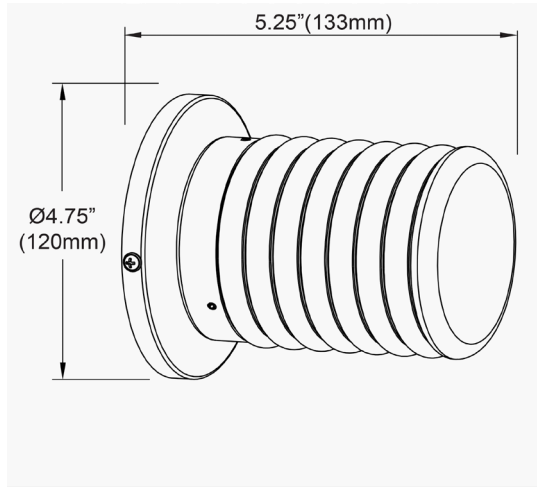

# BKY-61W-PC-CLR - Berkley 1LT Wall Sconce, PC w/ CLR Ribbed Glass

<b>Height</b>	4.75"
<b>Width/Length</b>	4.75"
<b>Depth</b>	5"
<b>Weight</b>	2 lbs

<b>Body Material</b>	Glass
<b>Finish/Color</b>	Clear

<b>Light Qty</b>	1
<b>Light Base</b>	G9
<b>Light Max Watt</b>	25
<b>Light Inc</b>	No

<b>Dimmable</b>	Dimmable
<b>LED Compatible</b>	LED Compatible
<b>Total Wattage</b>	25W

<b>Second Material</b>	Metal
<b>Second Finish/Color</b>	Polished Chrome
<b>Second Type of Finish</b>	Electroplated