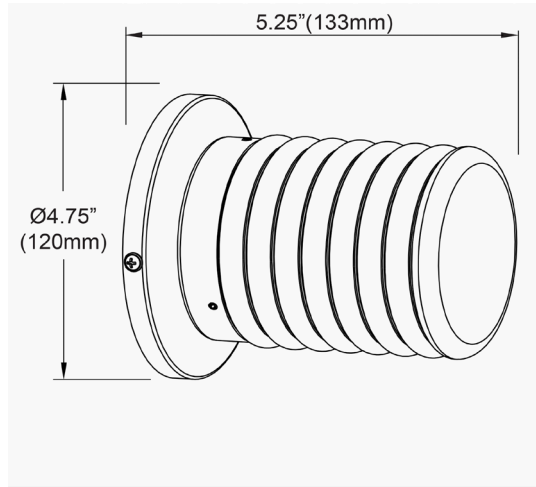

# BKY-61W-AGB-CLR - Berkley 1LT Wall Sconce, AGB w/ CLR Ribbed Glass

<b>Height</b>	4.75"
<b>Width/Length</b>	4.75"
<b>Depth</b>	5"
<b>Weight</b>	2 lbs

<b>Body Material</b>	Glass
<b>Finish/Color</b>	Clear

<b>Light Qty</b>	1
<b>Light Base</b>	G9
<b>Light Max Watt</b>	25
<b>Light Inc</b>	No

<b>Dimmable</b>	Dimmable
<b>LED Compatible</b>	LED Compatible
<b>Total Wattage</b>	25W

<b>Second Material</b>	Metal
<b>Second Finish/Color</b>	Aged Brass
<b>Second Type of Finish</b>	Electroplated