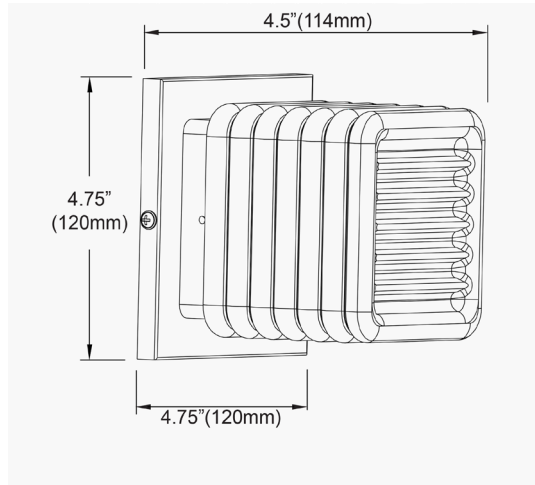

BKY-51W-PC-CLR - Berkley 1LT Wall Sconce, PC w/ CLR Ribbed Glass

Height	4.75"
Width/Length	4.75"
Depth	4.5"
Weight	2 lbs

Body Material	Glass
Finish/Color	Clear

Light Qty	1
Light Base	G9
Light Max Watt	25
Light Inc	No

Dimmable	Dimmable
LED Compatible	LED Compatible
Total Wattage	25W

Second Material	Metal
Second Finish/Color	Polished Chrome
Second Type of Finish	Electroplated

Rated For	Damp
Voltage	120V

Approval	cUL or equivalent
Warranty	1 year Limited
Install Position	Wall