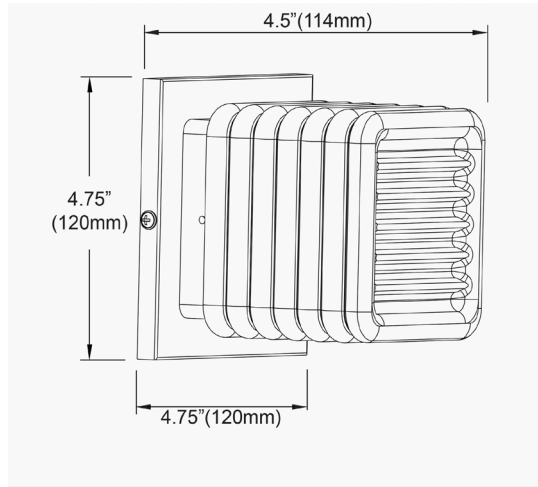

BKY-51W-MB-CLR - Berkley 1LT Wall Sconce, MB w/ CLR Ribbed Glass

Height	4.75"
Width/Length	4.75"
Depth	4.5"
Weight	2 lbs

Body Material	Glass
Finish/Color	Clear

Light Qty	1
Light Base	G9
Light Max Watt	25
Light Inc	No