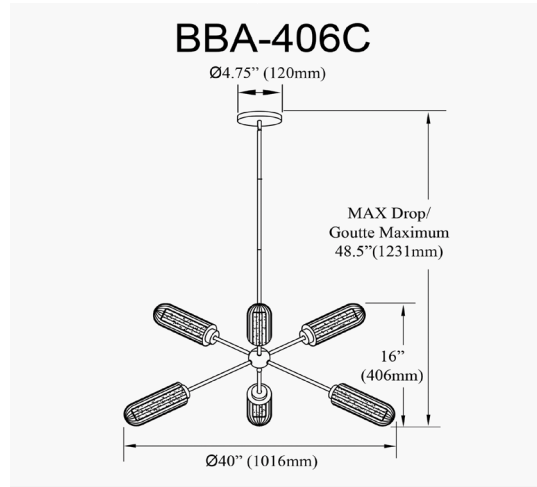

BBA-406C-AGB - Balbina 6LT Chandelier, AGB w/ CLR Fluted & FR Glass

6 Light Aged Brass Chandelier w/ Clear Fluted & Frosted Glass

Height	16"
Width/Length	40"
Depth	40"
Weight	15 lbs

Body Material	Metal
Finish/Color	Aged Brass
Type of Finish	Electroplated

Light Qty	6
Light Base	E26
Light Max Watt	60W
Light Inc	No

Dimmable	Dimmable
LED Compatible	LED Compatible
Total Wattage	360W

Second Material	Glass
Second Finish/Color	Clear/Frosted

Rated For	Damp Location
Voltage	120V

Approval	cUL or equivalent
Warranty	1 Year Limited
Install Position	Ceiling

Extension Length	39 (8+11+20)
-------------------------	--------------

Date:	Notes:
Fixture Type:	
Job Name:	

Lighting | LED | Shades | Custom Designs