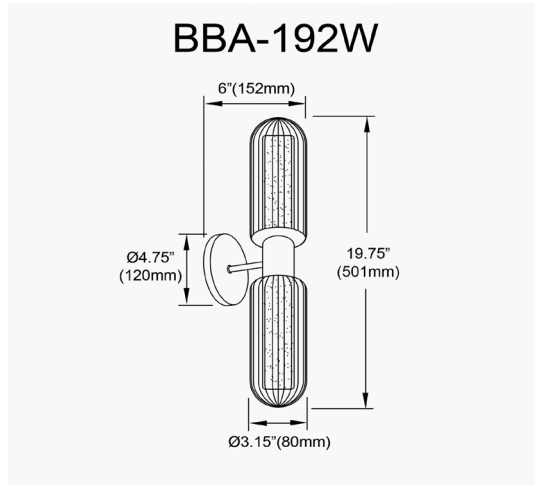

BBA-192W-MB - Balbina 2LT Wall Sconce, MB w/ CLR Fluted Glass

2 Light Matte Black Wall Sconce w/ Clear Fluted Glass

Height	19.75"
Width/Length	4.75"
Depth	6"
Weight	4 lbs

Body Material	Metal
Finish/Color	Matte Black
Type of Finish	Painted

Light Qty	2
Light Base	E26
Light Max Watt	60W
Light Inc	No

Dimmable	Dimmable
LED Compatible	LED Compatible
Total Wattage	120W

Second Material	Glass
Second Finish/Color	Clear/Frosted

Rated For	Damp Location
Voltage	120V