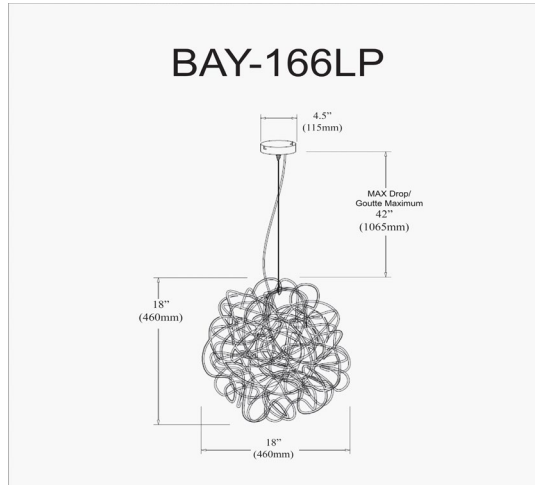

BAY-166LP-PC - Baya 6LT Tubular Pendant, PC

6 Light Tubular Pendant, Polished Chrome Finish

Height	18"
Width/Length	18"
Depth	18"
Weight	3 lbs

Body Material	Metal
Finish/Color	Polished Chrome
Type of Finish	Electroplated

Light Qty	6
Light Base	G9
Light Max Watt	40
Light Inc	No

Dimmable	Dimmable
LED Compatible	LED Compatible
Total Wattage	240W

Rated For	Dry Location
Voltage	120V

Approval	cUL or equivalent
Warranty	1 Year Limited
Install Position	Ceiling