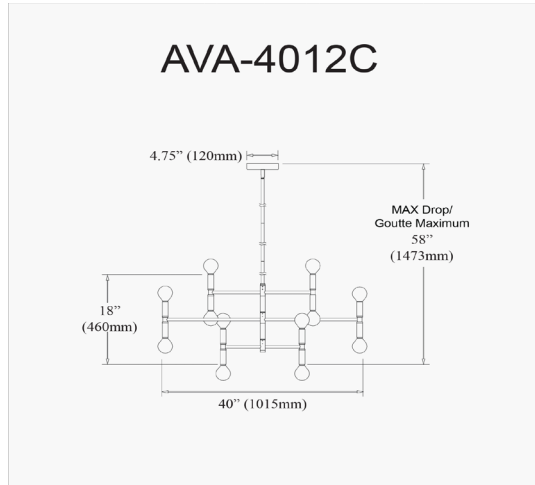

AVA-4012C-MB - Ava 12LT Incandescent Chandelier, MB

12 Light Incandescent Matte Black Chandelier

Height	18"
Width/Length	40"
Depth	40"
Weight	7 lbs

Body Material	Metal
Finish/Color	Black
Type of Finish	Painted

Light Qty	12
Light Base	E12
Light Max Watt	60
Light Inc	No

Dimmable	Dimmable
LED Compatible	LED Compatible
Total Wattage	720W

Rated For	Damp Location
Voltage	120V

Approval	cUL or equivalent
Warranty	1 Year Limited
Install Position	Ceiling

Extension Length	39 (8+11+20)
-------------------------	--------------

Date:	Notes:
Fixture Type:	
Job Name:	

Lighting | LED | Shades | Custom Designs

www.dainolite.com 1-888-564-1262 dainolite@dainolite.com