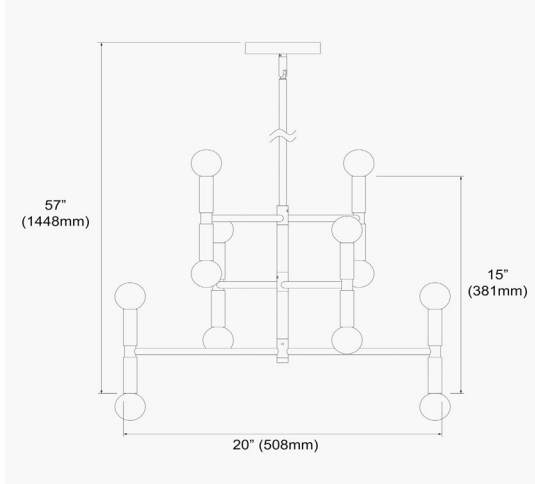

AVA-2012C-MB - Ava 12LT Incandescent Chandelier, Matte Black

12 Light Incandescent Chandelier Matte Black Finish

Height	15"
Width/Length	21"
Depth	21"
Weight	8 lbs

Body Material	Metal
Finish/Color	Black
Type of Finish	Painted

Light Qty	12
Light Base	E12
Light Max Watt	60
Light Inc	No

Dimmable	Dimmable
LED Compatible	LED Compatible
Total Wattage	720W

Rated For	Dry Location
Voltage	120V

Approval	cUL or equivalent
Warranty	1 Year Limited
Install Position	Ceiling

Extension Length 39 (8+11+20)

Date:	Notes:
Fixture Type:	
Job Name:	

Lighting | LED | Shades | Custom Designs

www.dainolite.com | 1-888-564-1262 | dainolite@dainolite.com

TORONTO | BUFFALO