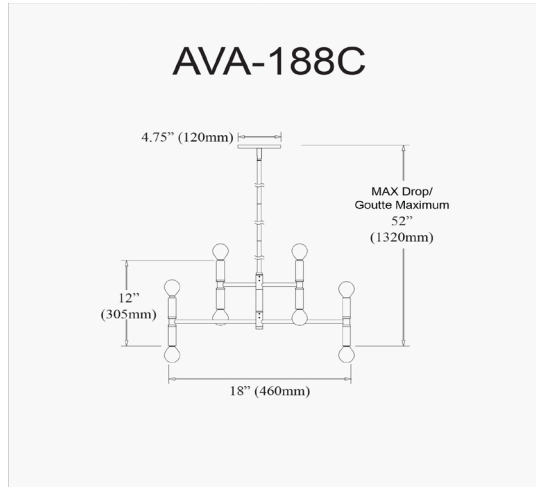

AVA-188C-MB - Ava 8LT Incandescent Chandelier, MB

8 Light Incandescent Matte Black Chandelier

Height	12"
Width/Length	18"
Depth	18"
Weight	6 lbs
Body Material	Metal
Finish/Color	Black
Type of Finish	Painted
Light Qty	8
Light Base	E12
Light Max Watt	60
Light Inc	No

Dimmable	Dimmable
LED Compatible	LED Compatible
Total Wattage	480W

Rated For	Damp Location
Voltage	120V
Approval	cUL or equivalent
Warranty	1 Year Limited
Install Position	Ceiling
Extension Length	39 (8+11+20)