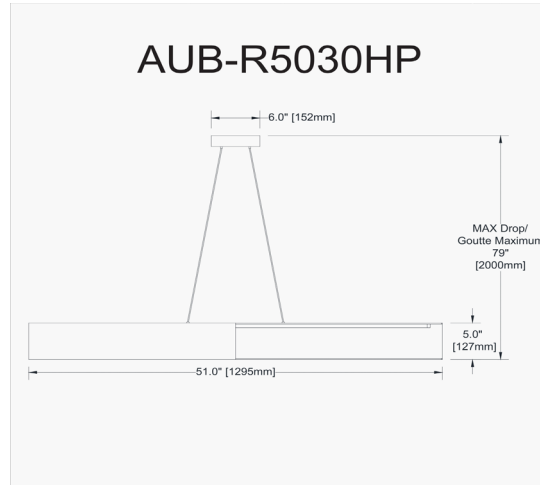

AUB-R5030HP-MB-797 - Aubrey 30W Horiz Pendant, Jtone BLK shade, MB

30W Horizontal Matte Black Pendant w/ Black Shade

Height	5"
Width/Length	51"
Depth	4"
Weight	5 lbs

Body Material	Fabric
Finish/Color	Black
Type of Finish	Fabric

Light Qty	1
Light Base	LED
Light Max Watt	30
Light Inc	Yes
Light Lumens	2030
Light CRI	90+
Light CCT	3000K
Light Life	30000 Hours

Dimmable	Dimmable
LED Compatible	Integrated LED
Total Wattage	30W

Second Material	Metal
Second Finish/Color	White
Second Type of Finish	Painted

Rated For	Dry Location
Voltage	120V

Approval	cUL or equivalent
Warranty	3 Years Limited
Install Position	Ceiling

Extension Length	72
-------------------------	----

Date:	Notes:
Fixture Type:	
Job Name:	

Lighting | LED | Shades | Custom Designs