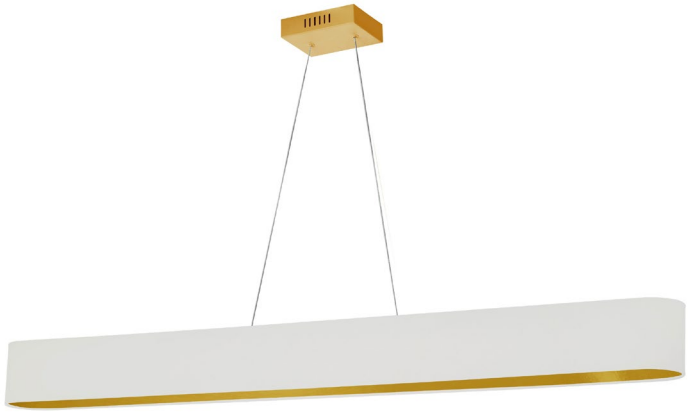

# AUB-R5030HP-AGB-692 - Aubrey 30W Horiz Pendant, WHT/GLD shade, AGB

30W Horizontal Aged Brass Pendant with White/Gold Shade

<b>Height</b>	5"
<b>Width/Length</b>	51"
<b>Depth</b>	4"
<b>Weight</b>	5 lbs

<b>Body Material</b>	Fabric
<b>Finish/Color</b>	White
<b>Type of Finish</b>	Fabric

<b>Light Qty</b>	1
<b>Light Base</b>	LED
<b>Light Max Watt</b>	30
<b>Light Inc</b>	Yes
<b>Light Lumens</b>	2030
<b>Light CRI</b>	90+
<b>Light CCT</b>	3000K
<b>Light Life</b>	30000 Hours

<b>Dimmable</b>	Dimmable
<b>LED Compatible</b>	Integrated LED
<b>Total Wattage</b>	30W

<b>Second Material</b>	Metal
<b>Second Finish/Color</b>	Aged Brass
<b>Second Type of Finish</b>	Electroplated

<b>Rated For</b>	Dry Location
<b>Voltage</b>	120V

<b>Approval</b>	cUL or equivalent
<b>Warranty</b>	3 Years Limited
<b>Install Position</b>	Ceiling