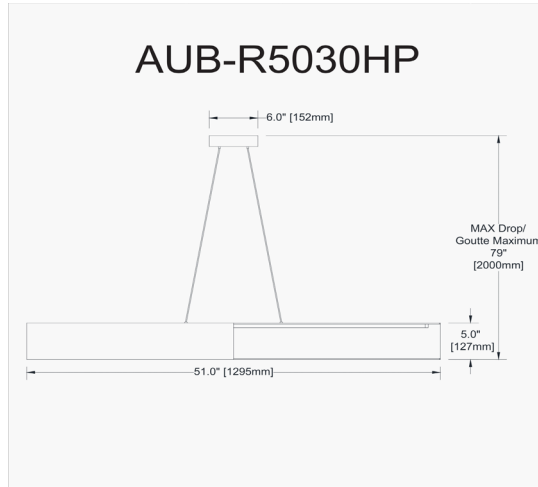

# AUB-R5030HP-AGB-692 - Aubrey 30W Horiz Pendant, WHT/GLD shade, AGB

30W Horizontal Aged Brass Pendant with White/Gold Shade

<b>Height</b>	5"
<b>Width/Length</b>	51"
<b>Depth</b>	4"
<b>Weight</b>	5 lbs

<b>Body Material</b>	Fabric
<b>Finish/Color</b>	White
<b>Type of Finish</b>	Fabric

<b>Light Qty</b>	1
<b>Light Base</b>	LED
<b>Light Max Watt</b>	30
<b>Light Inc</b>	Yes
<b>Light Lumens</b>	2030
<b>Light CRI</b>	90+
<b>Light CCT</b>	3000K
<b>Light Life</b>	30000 Hours

<b>Dimmable</b>	Dimmable
<b>LED Compatible</b>	Integrated LED
<b>Total Wattage</b>	30W

<b>Second Material</b>	Metal
<b>Second Finish/Color</b>	Aged Brass
<b>Second Type of Finish</b>	Electroplated

<b>Rated For</b>	Dry Location
<b>Voltage</b>	120V

<b>Approval</b>	cUL or equivalent
<b>Warranty</b>	3 Years Limited
<b>Install Position</b>	Ceiling