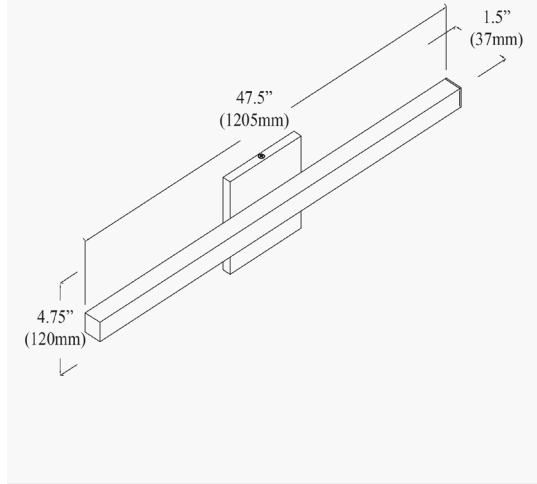

ATA-4936LEDW-AGB - Annita 36W 5CCT Vanity, AGB

Height	4.75"
Width/Length	47.5"
Depth	1.7"
Weight	4 lbs

Body Material	Metal
Finish/Color	Aged Brass
Type of Finish	Electroplated

Light Qty	1
Light Base	AC LED
Light Max Watt	36
Light Inc	Yes
Light Lumens	2650(2700K Initial) 2750(2700K Delivered) 2750
Light CRI	90+
Light CCT	2700K/3000K/3500K/4000K/5000K
Light Life	30000 Hours