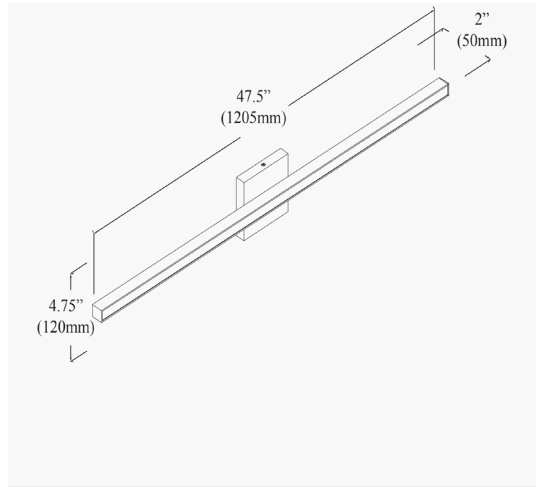

ATA-4836LEDW-AGB - Annita 36W 5CCT Vanity, AGB

Height	4.75"
Width/Length	47.5"
Depth	1.7"
Weight	4 lbs

Body Material	Metal
Finish/Color	Aged Brass
Type of Finish	Electroplated

Light Qty	1
Light Base	AC LED
Light Max Watt	36
Light Inc	Yes
Light Lumens	2650(2700K Initial) 2750(2700K Delivered) 2750
Light CRI	90+
Light CCT	2700K/3000K/3500K/4000K/5000K
Light Life	30000 Hours