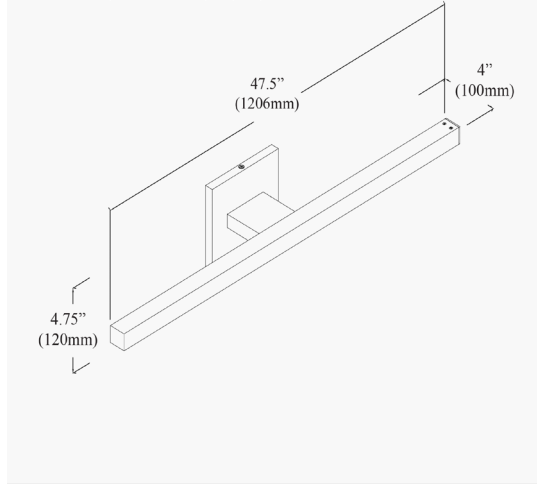

**ATA-436LEDW-AGB - Annita 36W 5CCT Vanity, AGB**

<b>Height</b>	4.75"
<b>Width/Length</b>	47.5"
<b>Depth</b>	4"
<b>Weight</b>	4 lbs

<b>Body Material</b>	Metal
<b>Finish/Color</b>	Aged Brass
<b>Type of Finish</b>	Electroplated