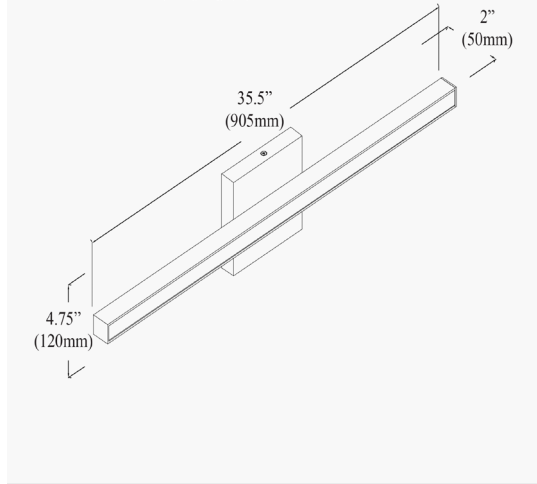

ATA-3624LEDW-AGB - Annita 24W 5CCT Vanity, AGB

Height	4.75"
Width/Length	35.5"
Depth	1.7"
Weight	3 lbs

Body Material	Metal
Finish/Color	Aged Brass
Type of Finish	Electroplated

Light Qty	1
Light Base	AC LED
Light Max Watt	24
Light Inc	Yes
Light Lumens	1650(2700K Initial) 850(2700K Delivered) 1750(3000K Delivered)
Light CRI	90+
Light CCT	2700K/3000K/3500K/4000K/5000K
Light Life	30000 Hours