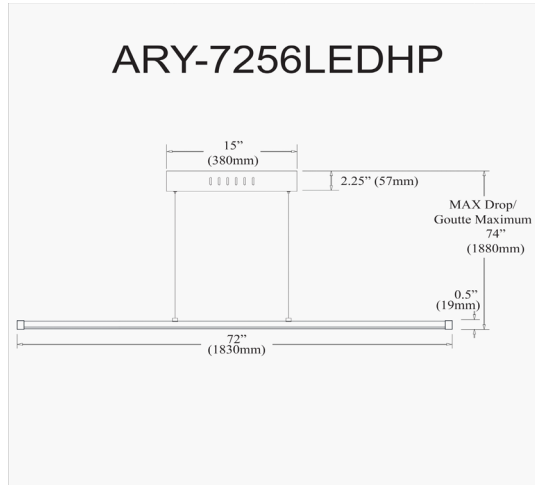

ARY-7256LEDHP-MW - Array 56W Horiz Pendant MW w/ WH Acrylic Diffuser

56W Horizontal Matte White Pendant w/ White Acrylic Diffuser

LED

Height	0.75"
Width/Length	72"
Depth	0.5"
Weight	4 lbs

Body Material	Metal
Finish/Color	White
Type of Finish	Painted

Light Qty	1
Light Base	LED
Light Max Watt	56
Light Inc	Yes
Light Lumens	3920
Light CRI	90+
Light CCT	3000K
Light Life	30000 Hours

Dimmable	Dimmable
LED Compatible	Integrated LED
Total Wattage	56W

Second Material	Acrylic
Second Finish/Color	White