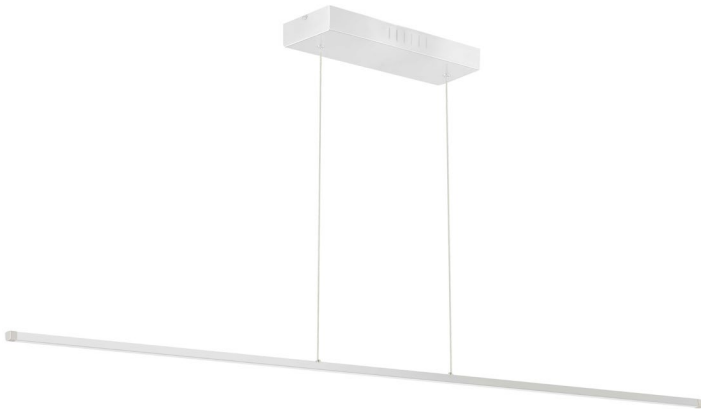

ARY-7256LEDHP-MW - Array 56W Horiz Pendant MW w/ WH Acrylic Diffuser

56W Horizontal Matte White Pendant w/ White Acrylic Diffuser

LED

Height	0.75"
Width/Length	72"
Depth	0.5"
Weight	4 lbs

Body Material	Metal
Finish/Color	White
Type of Finish	Painted

Light Qty	1
Light Base	LED
Light Max Watt	56
Light Inc	Yes
Light Lumens	3920
Light CRI	90+
Light CCT	3000K
Light Life	30000 Hours

Dimmable	Dimmable
LED Compatible	Integrated LED
Total Wattage	56W

Second Material	Acrylic
Second Finish/Color	White