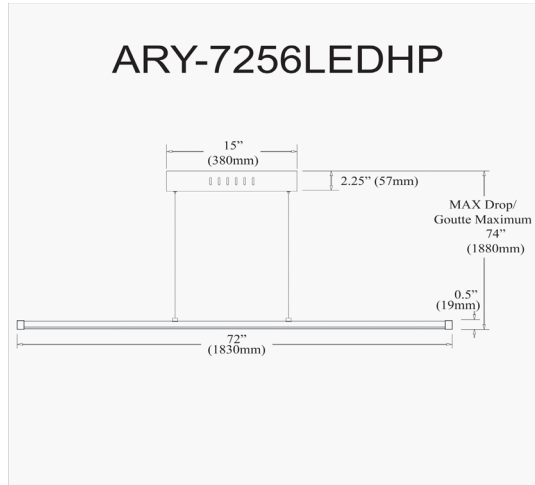

# ARY-7256LEDHP-MB - Array 56W Horiz Pendant MB w/ WH Acrylic Diffuser

56W Horizontal Matte Black Pendant w/ White Acrylic Diffuser

LED

<b>Height</b>	0.75"
<b>Width/Length</b>	72"
<b>Depth</b>	0.5"
<b>Weight</b>	4 lbs

<b>Body Material</b>	Metal
<b>Finish/Color</b>	Black
<b>Type of Finish</b>	Painted

<b>Light Qty</b>	1
<b>Light Base</b>	LED
<b>Light Max Watt</b>	56
<b>Light Inc</b>	Yes
<b>Light Lumens</b>	3920
<b>Light CRI</b>	90+
<b>Light CCT</b>	3000K
<b>Light Life</b>	30000 Hours