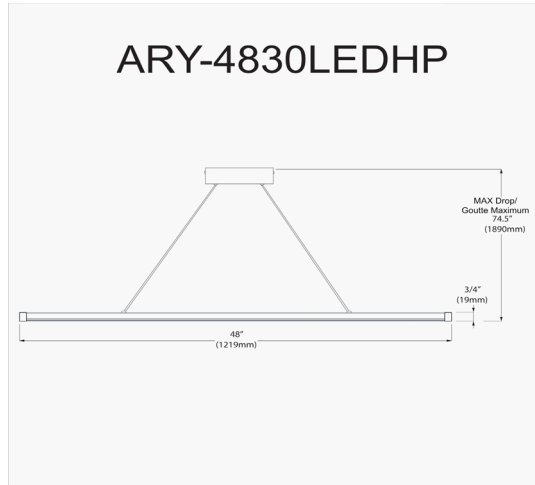

# ARY-4830LEDHP-PC - Array 30W Horiz Pendant PC w/ WH Acrylic Diffuser

30W LED Horizontal Pendant, Polished Chrome with White Acrylic Diffuser

LED

<b>Height</b>	0.75"
<b>Width/Length</b>	48"
<b>Depth</b>	0.5"
<b>Weight</b>	3 lbs

<b>Body Material</b>	Metal
<b>Finish/Color</b>	Polished Chrome
<b>Type of Finish</b>	Electroplated

<b>Light Qty</b>	1
<b>Light Base</b>	LED
<b>Light Max Watt</b>	30
<b>Light Inc</b>	Yes
<b>Light Lumens</b>	2030(Initial) 1200(delivered)
<b>Light CRI</b>	90+
<b>Light CCT</b>	3000K
<b>Light Life</b>	30000 Hours