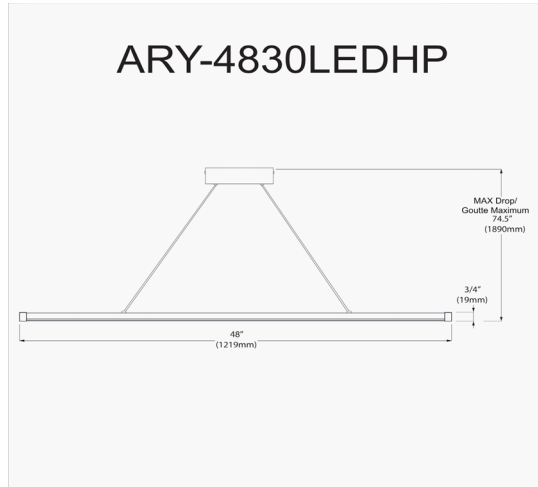

ARY-4830LEDHP-MW - Array 30W Horiz Pendant MW w/ WH Acrylic Diffuser

30W Horizontal Matte White Pendant w/ White Acrylic Diffuser

LED

Height	0.75"
Width/Length	48"
Depth	0.5"
Weight	3 lbs

Body Material	Metal
Finish/Color	White
Type of Finish	Painted

Light Qty	1
Light Base	LED
Light Max Watt	30
Light Inc	Yes
Light Lumens	2030(Initial) 1200(delivered)
Light CRI	90+
Light CCT	3000K
Light Life	30000 Hours

Dimmable	Dimmable
LED Compatible	Integrated LED
Total Wattage	30W

Second Material	Acrylic
Second Finish/Color	White

Rated For	Damp Location
Voltage	120V

Approval	cUL or equivalent
Warranty	3 Years Limited
Install Position	Ceiling

Extension Length	72
-------------------------	----