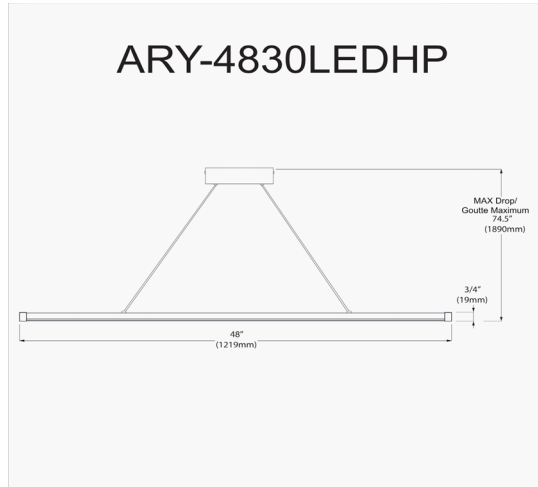

ARY-4830LEDHP-MB - Array 30W Horiz Pendant MB w/ WH Acrylic Diffuser

30W LED Horizontal Pendant, Matte Black with White Acrylic Diffuser

LED

| | |
|---------------------|-------|
| Height | 0.75" |
| Width/Length | 48" |
| Depth | 0.5" |
| Weight | 3 lbs |

| | |
|-----------------------|---------|
| Body Material | Metal |
| Finish/Color | Black |
| Type of Finish | Painted |

| | |
|-----------------------|-------------------------------|
| Light Qty | 1 |
| Light Base | LED |
| Light Max Watt | 30 |
| Light Inc | Yes |
| Light Lumens | 2030(Initial) 1200(delivered) |
| Light CRI | 90+ |
| Light CCT | 3000K |
| Light Life | 30000 Hours |