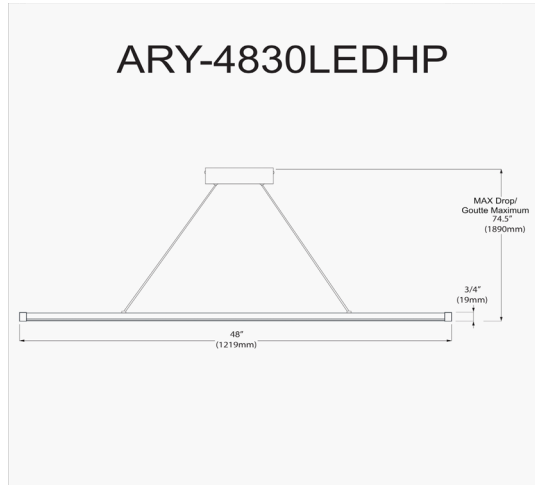

# ARY-4830LEDHP-AGB - Array 30W Horiz Pendant AGB w/ WH Acrylic Diffuser

30W LED Horizontal Pendant, Aged Brass with White Acrylic Diffuser

LED

<b>Height</b>	0.75"
<b>Width/Length</b>	48"
<b>Depth</b>	0.5"
<b>Weight</b>	3 lbs

<b>Body Material</b>	Metal
<b>Finish/Color</b>	Aged Brass
<b>Type of Finish</b>	Electroplated

<b>Light Qty</b>	1
<b>Light Base</b>	LED
<b>Light Max Watt</b>	30
<b>Light Inc</b>	Yes
<b>Light Lumens</b>	2030(Initial) 1200(delivered)
<b>Light CRI</b>	90+
<b>Light CCT</b>	3000K
<b>Light Life</b>	30000 Hours