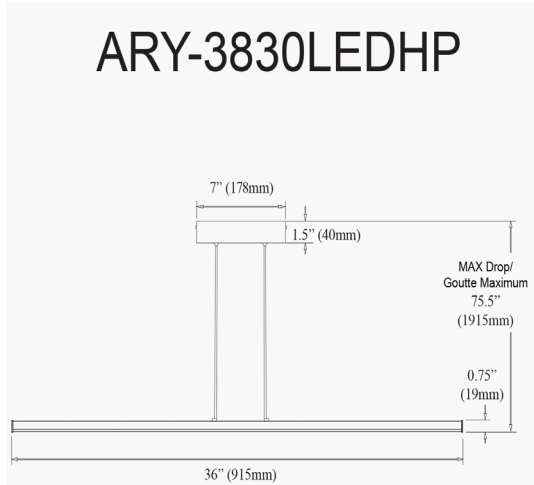

ARY-3830LEDHP-MB - Array 30W Horiz Pendant, MB w/ WH Acrylic Diffuser

30W Horizontal Pendant, Matte Black with White Acrylic Diffuser

LED

Height	0.75"
Width/Length	36"
Depth	0.5"
Weight	3 lbs

Body Material	Metal
Finish/Color	Black
Type of Finish	Painted

Light Qty	1
Light Base	LED
Light Max Watt	30
Light Inc	Yes
Light Lumens	2400
Light CRI	80+
Light CCT	3000K
Light Life	30000 Hours

Dimmable	Dimmable
LED Compatible	Integrated LED
Total Wattage	30W

Second Material	Acrylic
Second Finish/Color	White