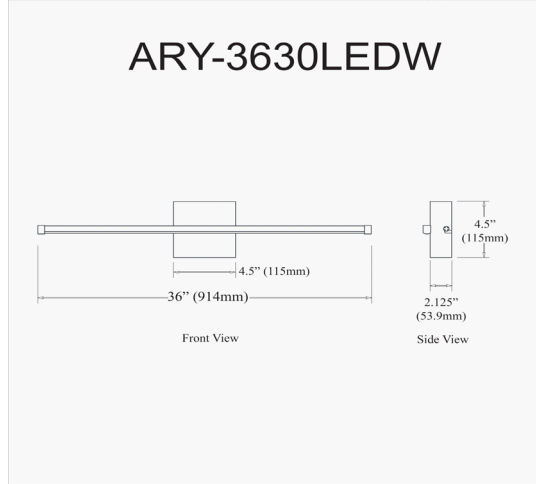

ARY-3630LEDW-PC - Array 30W Wall Sconce PC w/WH Acrylic Diffuser

30W LED Wall Sconce, Polished Chrome with White Acrylic Diffuser

LED

Height	4.5"
Width/Length	36"
Depth	2"
Weight	1.7 lbs

Body Material	Metal
Finish/Color	Polished Chrome
Type of Finish	Electroplated

Light Qty	1
Light Base	LED
Light Max Watt	30
Light Inc	Yes
Light Lumens	2217
Light CRI	90+
Light CCT	3000K
Light Life	30000 Hours

Dimmable	Dimmable
LED Compatible	Integrated LED
Total Wattage	30W

Rated For	Damp Location
Voltage	120V