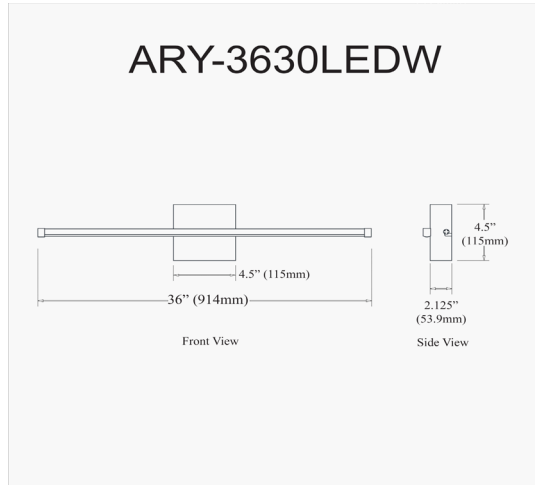

# ARY-3630LEDW-MB - Array 30W Wall Sconce MB w/WH Acrylic Diffuser

30W LED Wall Sconce, Matte Black with White Acrylic Diffuser

## LED

<b>Height</b>	4.5"
<b>Width/Length</b>	36"
<b>Depth</b>	2"
<b>Weight</b>	1.7 lbs

<b>Body Material</b>	Metal
<b>Finish/Color</b>	Black
<b>Type of Finish</b>	Painted

<b>Light Qty</b>	1
<b>Light Base</b>	LED
<b>Light Max Watt</b>	30
<b>Light Inc</b>	Yes
<b>Light Lumens</b>	2217
<b>Light CRI</b>	90+
<b>Light CCT</b>	3000K
<b>Light Life</b>	30000 Hours

<b>Dimmable</b>	Dimmable
<b>LED Compatible</b>	Integrated LED
<b>Total Wattage</b>	30W

<b>Rated For</b>	Damp Location
<b>Voltage</b>	120V

<b>Approval</b>	cUL or equivalent
<b>Warranty</b>	3 Years Limited
<b>Install Position</b>	Wall