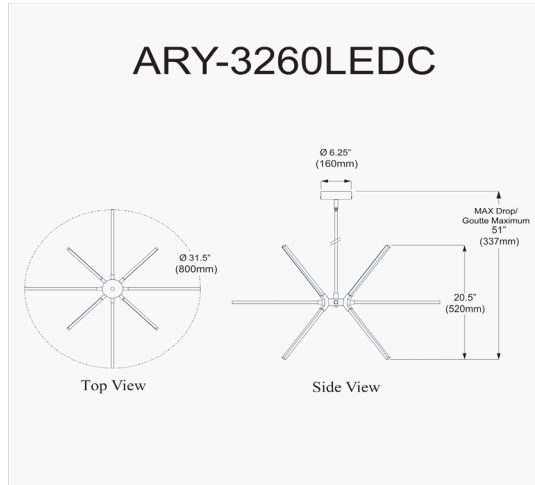

ARY-3260LEDC-MB - Array 60W Chandelier MB w/ WH Acrylic Diffuser

60W LED Chandelier, Matte Black with White Acrylic Diffuser

LED

Height	20.5"
Width/Length	31.5"
Depth	31.5"
Weight	5.4 lbs

Body Material	Metal
Finish/Color	Black
Type of Finish	Painted

Light Qty	12
Light Base	LED
Light Max Watt	5
Light Inc	Yes
Light Lumens	3737
Light CRI	90+
Light CCT	3000K
Light Life	30000 Hours

Dimmable	Dimmable
LED Compatible	Integrated LED
Total Wattage	60W

Rated For	Damp Location
Voltage	120V

Approval	cUL or equivalent
Warranty	3 Years Limited
Install Position	Ceiling

Extension Length	39 (8+11+20)
-------------------------	--------------

Date:	Notes:
Fixture Type:	
Job Name:	

Lighting | LED | Shades | Custom Designs