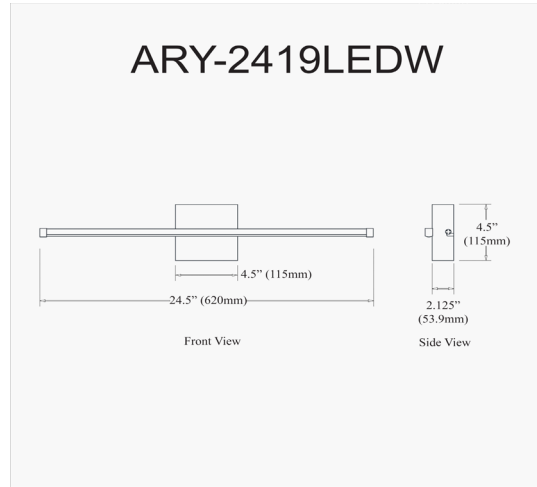

ARY-2419LEDW-PC - Array 19W Wall Sconce PC w/WH Acrylic Diffuser

19W LED Wall Sconce, Polished Chrome with White Acrylic Diffuser

LED

Height	4.5"
Width/Length	24.5"
Depth	2.25"
Weight	1.3 lbs

Body Material	Metal
Finish/Color	Polished Chrome
Type of Finish	Electroplated

Light Qty	1
Light Base	LED
Light Max Watt	19
Light Inc	Yes
Light Lumens	831
Light CRI	90+
Light CCT	3000K
Light Life	30000 Hours

Dimmable	Dimmable
LED Compatible	Integrated LED
Total Wattage	19W

Rated For	Damp Location
Voltage	120V