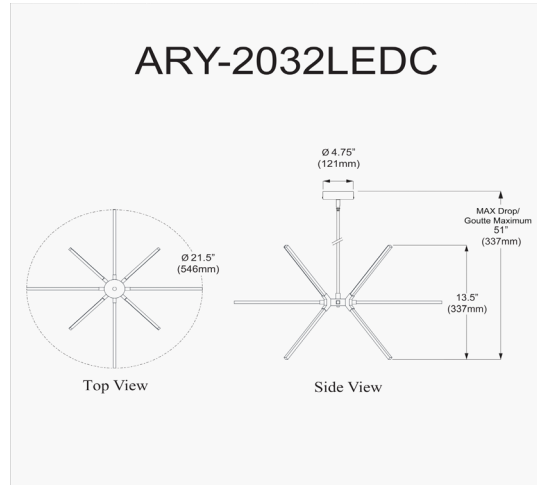

ARY-2032LEDC-MB - Array 32W Chandelier MB w/ WH Acrylic Diffuser

32 Watt LED Chandelier Matte Black w/ White Acrylic Diffuser

Height	13.25"
Width/Length	21.5"
Depth	21.5"
Weight	3.95 lbs

Body Material	Metal
Finish/Color	Black
Type of Finish	Painted

Light Qty	12
Light Base	LED
Light Max Watt	2.7
Light Inc	Yes
Light Lumens	2028
Light CRI	80+
Light CCT	3000K
Light Life	30000 Hours

Dimmable	Dimmable
LED Compatible	Integrated LED
Total Wattage	32W

Rated For	Damp Location
Voltage	120V

Approval	cUL or equivalent
Warranty	3 Years Limited
Install Position	Ceiling

Extension Length	39 (8+11+20)
-------------------------	--------------

Date:	Notes:
Fixture Type:	
Job Name:	

Lighting | LED | Shades | Custom Designs